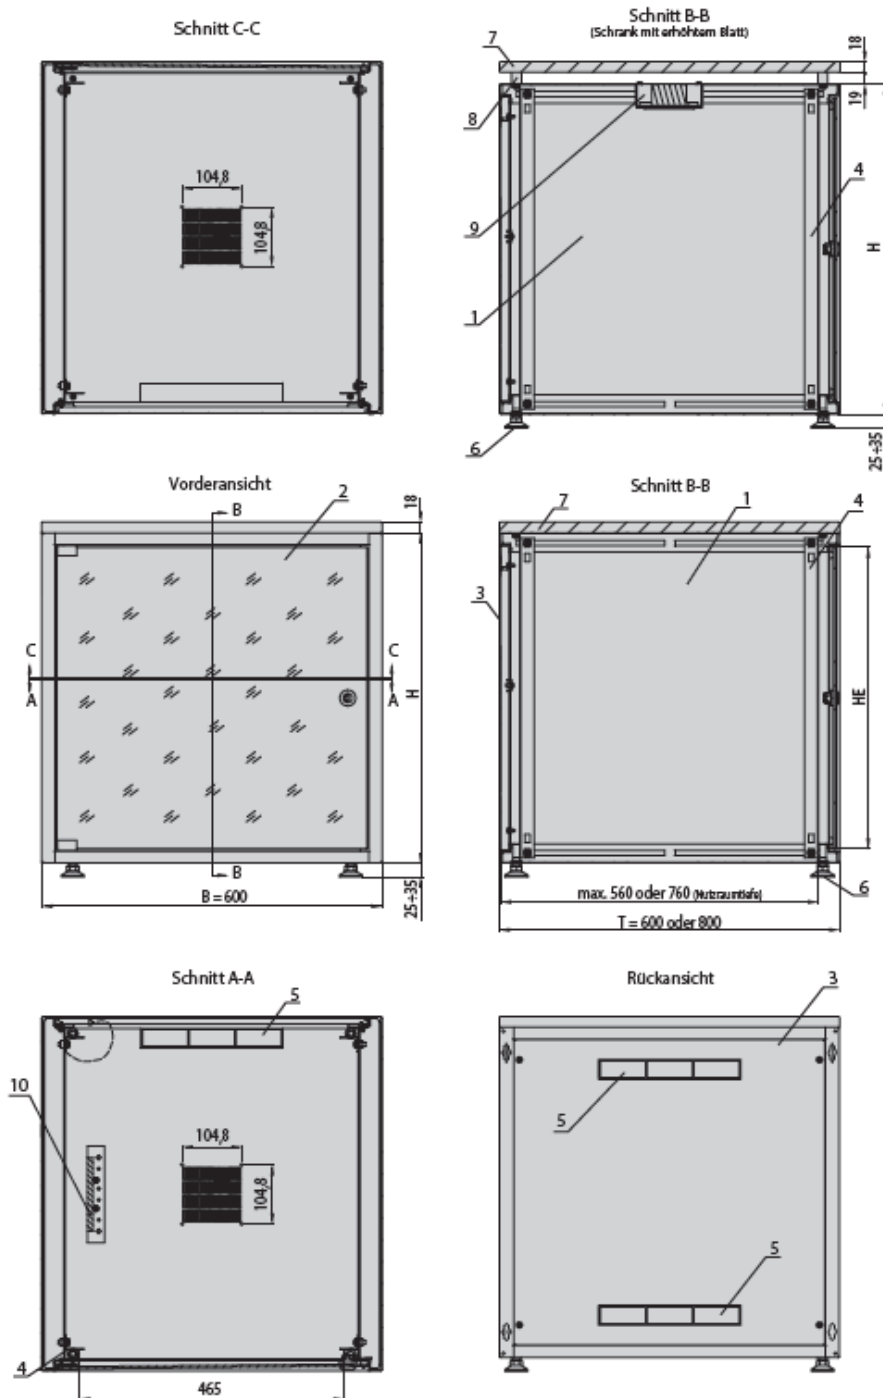

DATASHEET

Network Cabinet OFFICE 18U, 600x600 mm, RAL9005

General data

19" network cabinet according to DIN41494
 Steel sheet housing, self-supporting, completely pre-assembled, self-ventilated
 Inside front and rear 4 x 19" profiles (2 front, 2 rear-sided), galvanised, step-less depth-adjustable
 Front door full glass, 1-part (thickness 4 mm)
 Front door with 1-point latch-locking
 Door stop possible left or right-sided
 Bottom and rear with pre-punched openings for cable entry (ca. 245 x 25 mm)
 Roof and bottom prepared for accommodation of 1 x fan unit (Art.-No. 691664)
 Internal earthing of all cabinet sections
 Paint finish RAL7035, light grey / RAL9005, jet black

DATASHEET

Network Cabinet OFFICE 18U, 600x600 mm, RAL9005

Delivery in transport packaging on disposable pallet

Allgemeine Daten

Type of front door	Full glass door 1-part
With front door	True
Type of ventilation	Passive
Surface finishing	With powder coating
With roof plate	True
Modular spacing	482,6 mm (19 inch)
Toolless depth adjustment	False
With sidewall	True
Mounting level	Front and rear
With socket	False
With backside door	False
Type of back door	Rear wall
With earthing	True
Material	steel
Degree of protection (IP)	IP20
Demountable	False
Cabinet Series	Office
Type of profile rail	L-shaped

Available variants

ArtNr.	Bezeichnung	Colour	Depth	Max. Load Capacity	Number of height units	Width	Höhe	RAL-Nummer	Anzahl der Türen
OFF-1266TS.V1RW	Network Cabinet OFFICE 12U, 600x600 mm, RAL9005	black	600 mm	30 kg	12 U	600 mm	604 mm	9005	1
OFF-1566TS.V1RW	Network Cabinet OFFICE 15U, 600x600 mm, RAL9005	black	600 mm	38 kg	15 U	600 mm	737 mm	9005	1
OFF-1866TS.V1RW	Network Cabinet OFFICE 18U, 600x600 mm, RAL9005	black	600 mm	45 kg	18 U	600 mm	871 mm	9005	1

Drawings

This datasheet was created automatically on 23-01-2023 . Technical changes reserved.

DATASHEET

Network Cabinet OFFICE 18U, 600x600 mm, RAL9005

This datasheet was created automatically on 23-01-2023 . Technical changes reserved.